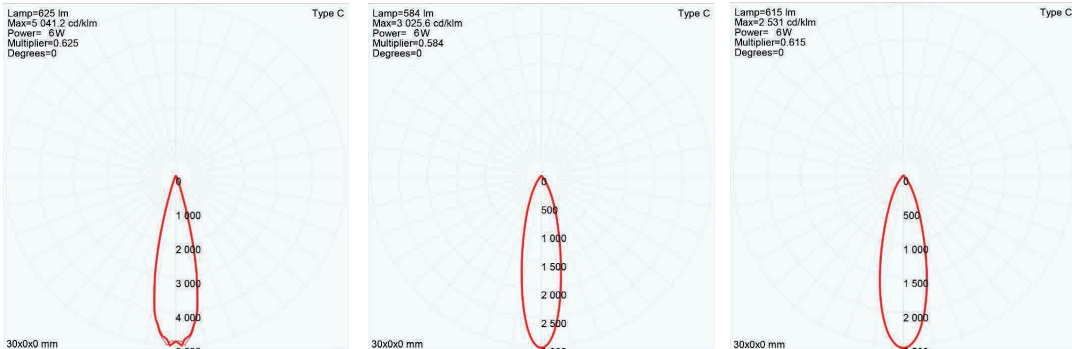

Luminaire Weight:

Alum: 0.775kg (1lb 11oz)

ACCESSORIES

BEAM ANGLES

High efficiency PMMA TIR lenses. Field replaceable

IES files available for download: hunzalighting.com/downloads

15° FWHM TIR

25° FWHM TIR