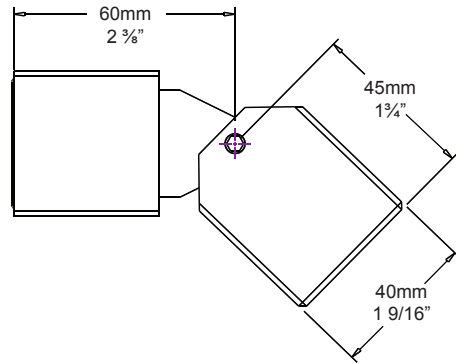

Cube Wall Lite PURE LED

PROJECT:
TYPE:
SOURCE:
NOTES:

SPECIFICATIONS

LED Chip	Cree XPG-3 Plug and Play field replaceable LED board
Luminaire Output Per Head	120 Lumens @ 1050mA, delivered from luminaire with unobstructed beam.
Lumens Per Watt	60 Lumens minimum @ 3 watts delivered from luminaire with unobstructed beam.
CRI (3000K)	90+
Colour Temperatures	2700K, 3000K, 4000K, Amber, Blue, Green, Red
Beam Angles	15, 25, 45
Ingress Protection	IP66
Warranty	Electronics = 5 years Body Aluminium = 5 years
Standards	AS/NZS 61046 cUL 1838, 2108 CSA 22.2 No. 250.7, No. 250.0-08, No. 250.0 CE

PRODUCT CONFIGURATION

Please fill in appropriate codes into boxes provided

Cat. No. CWL/L

Luminaire	Power	Material/Finish	Beam	Colour	Accessories
CWL/L					
S	1050mA CC Input, Series Wired 3W	ALUMINIUM EBK BLACK EBZ BRONZE EOGR OLIVE GREEN EWH WHITE EWB WHITE BIRCH EDG DARK GREY ESTAR SILVER STAR ECT CORTEN	15 15° 25 25° 45 45°	2 2700K 3 3000K 4 4000K A AMBER B BLUE G GREEN R RED	CJK CABLE JOINT KIT DM DUAL MOUNTING FIXED PLATE DMA DUAL MOUNTING ADJUSTABLE PLATE

Body: High corrosion resistant 40mm (1½") x 40mm (1½") solid aluminium square bar.

Head: 40mm (1½") x 40mm (1½") solid aluminium square bar with chromate substrate and high UV resistant polyester powder coat.