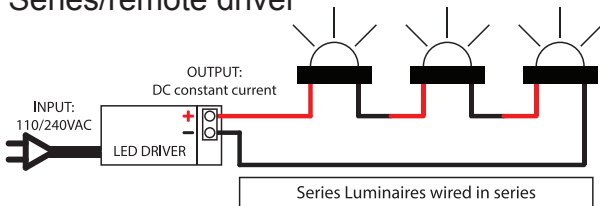

45° FWHM TIR

WIRING GUIDE

Series/remote driver

Diagrams are a guide only, wire colours and polarity may change depending on fixture and country

Available for download: hunzalighting.com/downloads

12v integral driver