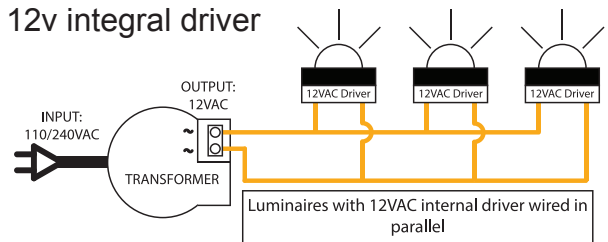

45° FWHM TIR

WIRING GUIDE

Series/remote driver

Diagrams are a guide only, wire colours and polarity may change depending on fixture and country

Available for download: hunzalighting.com/downloads

12v integral driver