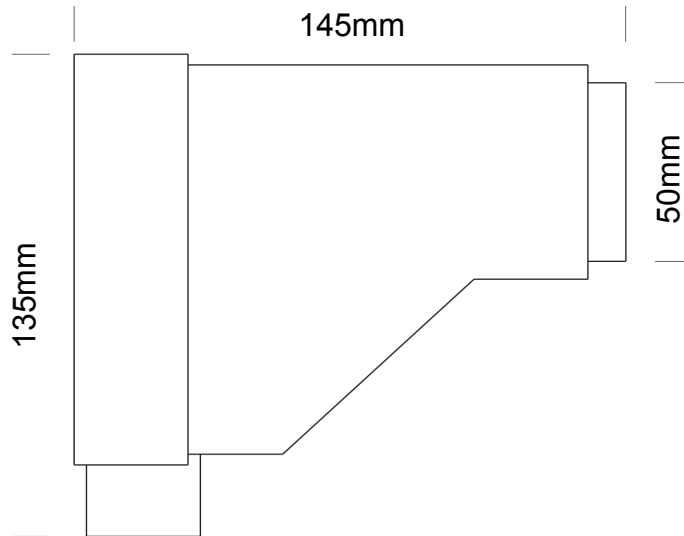

# M2 - 4 Pool Canister

## Features & Benefits

- Manufactured from PVC for maximum corrosion resistance
- Luminaire mounting sleeve can accommodate up to 5 degree to pool wall angle
- Can house up to 2m of cables
- 25mm conduit entry