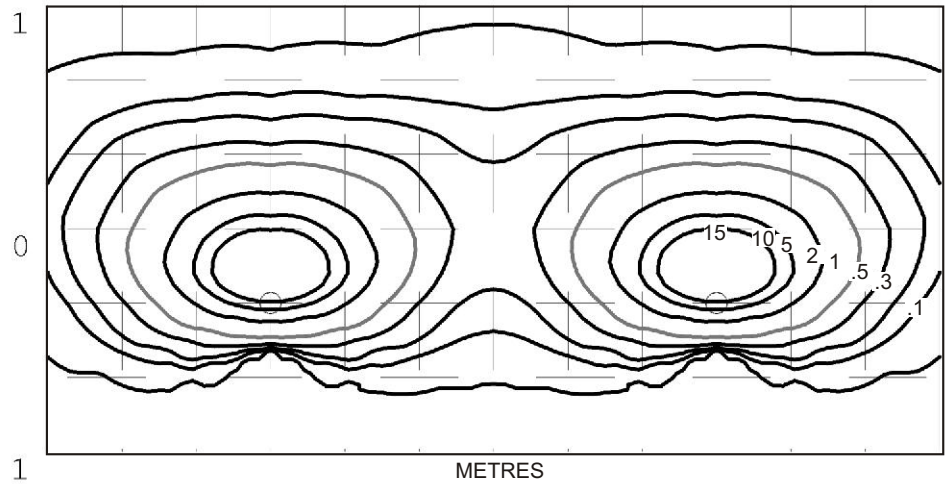

Mouse Lite Square 10 watt G4 Bi-Pin lamp - Lens height 400mm (15¾")

Mouse Lite Square 20 watt G4 Bi-Pin lamp - Lens height 400mm (15¾")

Isolux Lumens Plot - Footcandles = Isolux figures divided by 10.76