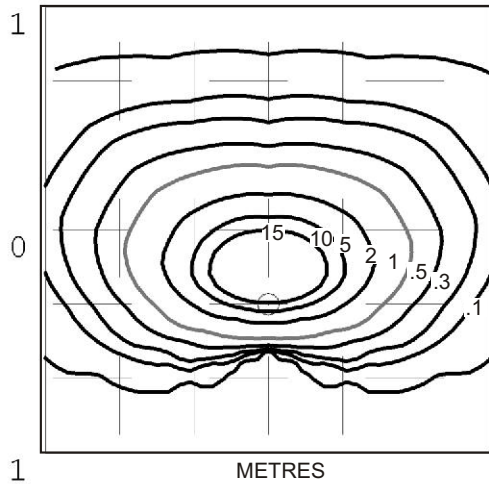

Mouse Lite Square 10 watt G4 Bi-Pin lamp - Lens height 400mm (15¾")

Mouse Lite Square 20 watt G4 Bi-Pin lamp - Lens height 400mm (15¾")

Isolux Lumens Plot - Footcandles = Isolux figures divided by 10.76