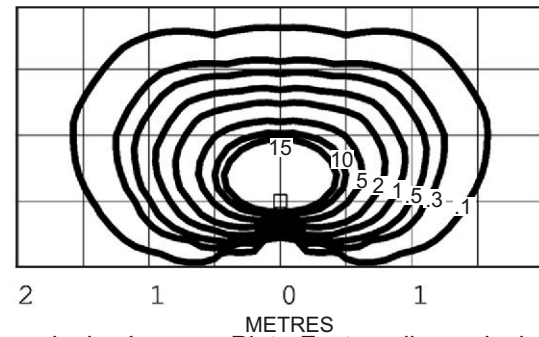

Luminaire: supplied with

G4 5, 10, 20 watt lamp max.

Retro™ G4 10, 20 watt lamp max.

LED - Refer sheet no. 10.4

USA and Canada:

G4 5, 10 watt lamp max.

Retro™ G4 5, 10 watt lamp max.

LED - Refer sheet no. 10.4

Mouse Lite Square 10 watt G4 Bi-Pin lamp - Lens height 400mm (15¾")

Mouse Lite Square 20 watt G4 Bi-Pin lamp - Lens height 400mm (15¾")

Isolux Lumens Plot - Footcandles = Isolux figures divided by 10.76