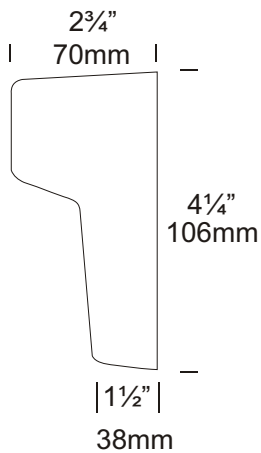

Mouse Lite Square

Cat. No. MOUSESQ

The Mouse Lite Square is a solid bronze or solid 316 stainless steel luminaire for surface mounting. A space in the wall behind the luminaire is not required for cable connection due to the design that includes a cable connection junction cavity. There is no light directed upward or forward into the eye. This luminaire features a stainless steel reflector for better light projection.

Features

Lens:

3mm (1/8") frosted tempered shatter resistant glass.

Life Time Warranty.

Gasket:

Nytrol 150°C (302°F).

Lamp Holder:

G4 - 350°C (662°F) ceramic multi contact lamp holder with 180°C (356°F) silicone cables.

Mouse Lite Square 10 watt G4 Bi-Pin lamp - Lens height 400mm (15¾")

Mouse Lite Square 20 watt G4 Bi-Pin lamp - Lens height 400mm (15¾")

Isolux Lumens Plot - Footcandles = Isolux figures divided by 10.76