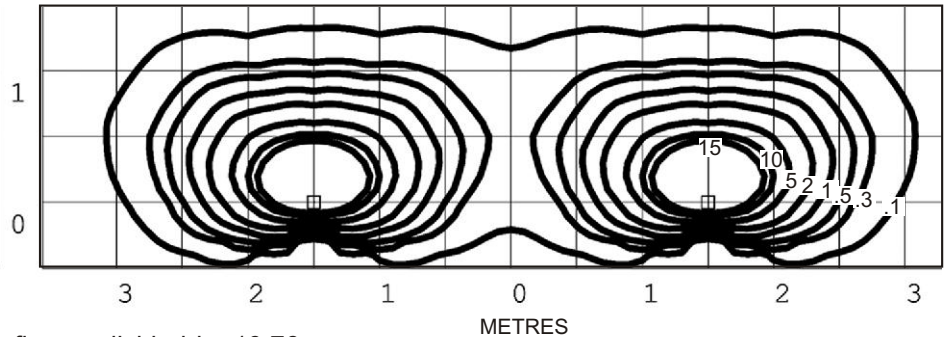

Luminaire: supplied with

G4 5, 10, 20 watt lamp max.

Retro™ G4 10, 20 watt lamp max.

LED - Refer sheet no. 10.4

USA and Canada:

G4 5, 10 watt lamp max.

Retro™ G4 5, 10 watt lamp max.

LED - Refer sheet no. 10.4

Mouse Lite Square 10 watt G4 Bi-Pin lamp - Lens height 400mm (15¾")

Mouse Lite Square 20 watt G4 Bi-Pin lamp - Lens height 400mm (15¾")

Isolux Lumens Plot - Footcandles = Isolux figures divided by 10.76