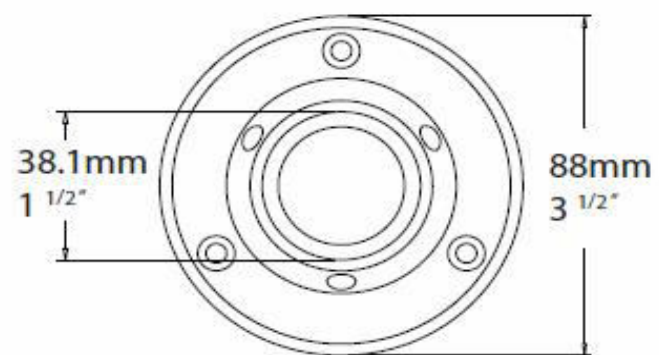

## UK & European Specification

The Hunza Flange Mount accessory for poles allows 25mm and 38mm pole mounted fixtures to be securely and easily installed onto hard surfaces, such as concrete, stone, wooden decks, etc.