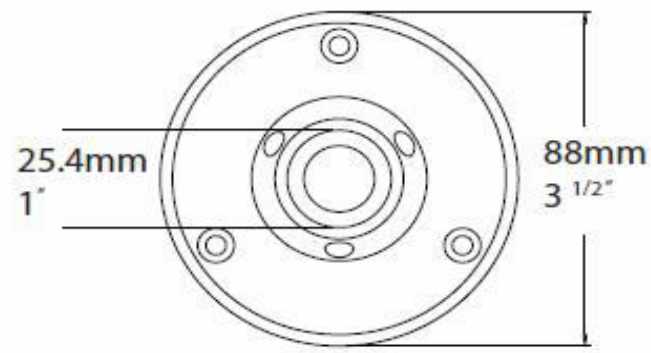

## UK & European Specification

The Hunza Flange Mount accessory for poles allows 25mm and 38mm pole mounted fixtures to be securely and easily installed onto hard surfaces, such as concrete, stone, wooden decks, etc.