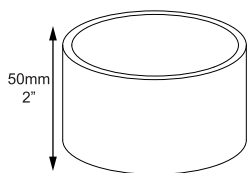

Cable:

Water resistant rubber

Adjustability:

The fully adjustable head allows 360 degrees rotation and 0-120 degrees elevation and can then be fixed in place using the inbuilt locking mechanism.

Mounting:

The mounting plate/ Bracket is fixed to the surface using stainless screws.

Luminaire Weight:

4kg (9 lbs)

ACCESSORIES

Snoot

Glare Guard

Hex Cell Louvre

Wall Plate Large
200mm, 8"