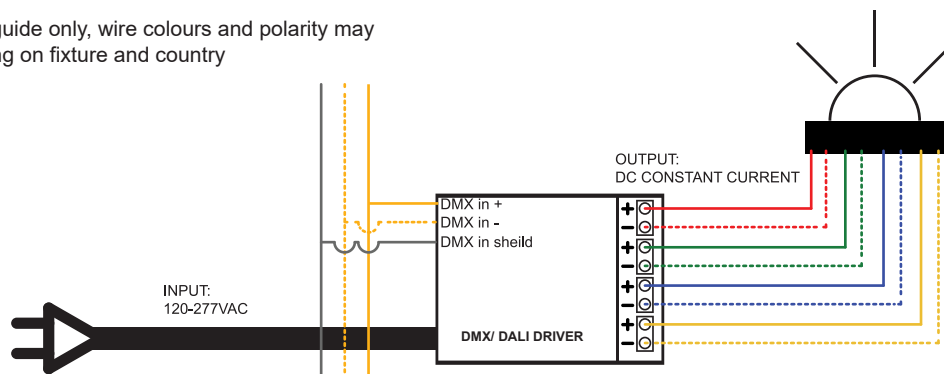

Specifications may change without notification

DEC 2017