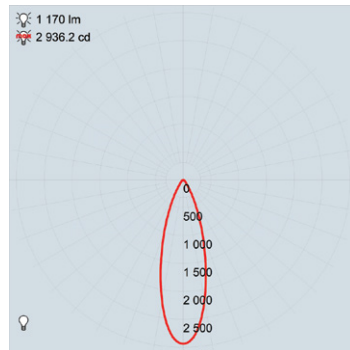

Ultra 35 Spike

BEAM ANGLES

High efficiency Reflectors. Feild replaceable

IES files available for download: hunzalighting.com/downloads

13° FWHM
TIR

30° FWHM
TIR

WIRING GUIDE

Diagrams are a guide only, wire colours and polarity may change depending on fixture and country