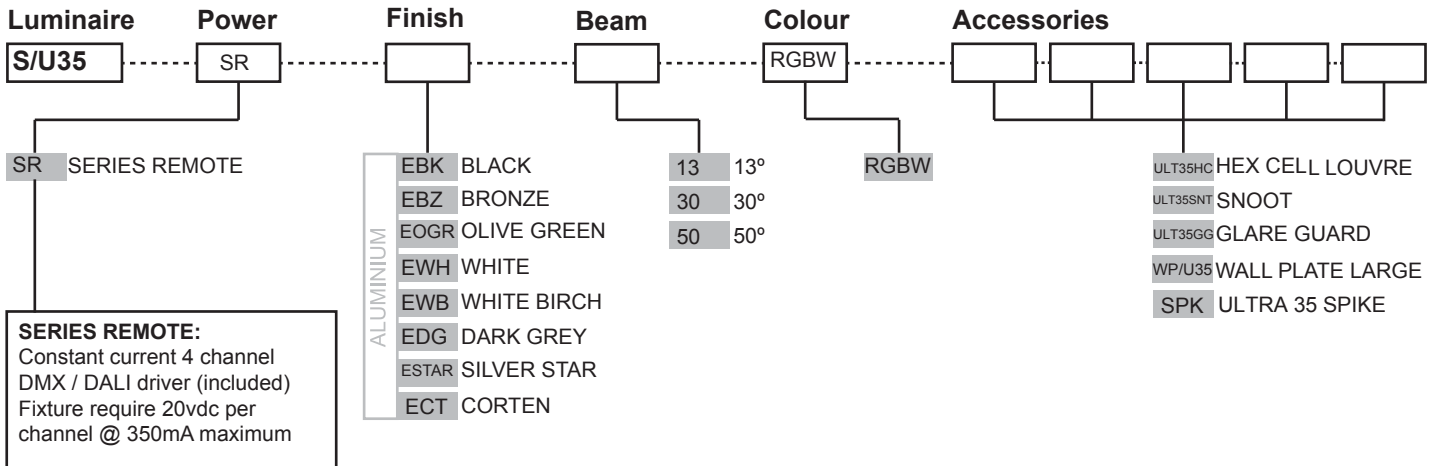

RGBW Spot ULTRA 35

PROJECT:

TYPE:

SOURCE:

NOTES:

SPECIFICATIONS

LED Chip	LED ENGIN LZR RGBW field replaceable LED board
Luminaire Output	1400 total Lumens @ 350mA (26 watts) All colours on, Delivered from Luminaire with unobstructed beam.
Lumens Per Watt	54 Lumens minimum @ 26 watts, Delivered from Luminaire with unobstructed beam
CRI (6500K)	RGBW (White 75)
Colour Temperatures	RGBW (White CCT 6500)
Beam Angles	13, 30, 50
Ingress Protection	IP66
Warranty	Electronics = 5 years Body Aluminium = 5 years
Standards	BS/EN 60598.2.2 cUL 2108 CE

PRODUCT CONFIGURATION

Please fill in appropriate codes into boxes provided

Cat. No. S/U35

ADDITIONAL COMMENTS:

LUMINAIRE CONSTRUCTION

CNC machined from one of the following metals:

Body - solid high corrosion resistant 101mm (4") aluminium rod.

Base - high corrosion resistant 101mm (4") aluminium Rod.

Finished with chromate substrate, Epoxy layer and a UV resistant polyester powder coat colour.

Fixings and Mechanism - made from 316 Stainless Steel

Cable:

Water resistant rubber

Adjustability:

The fully adjustable head allows 360 degrees rotation and 0-120 degrees elevation and can then be fixed in place using the inbuilt locking mechanism.

Mounting: