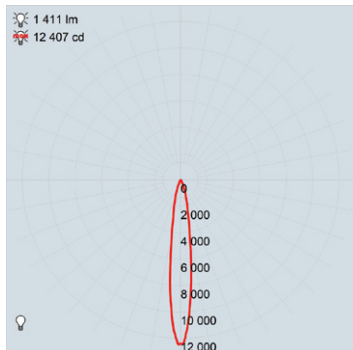

The mounting plate/ Bracket is fixed to the surface using stainless screws.

Luminaire Weight:

4kg (9 lbs)

ACCESSORIES

Snoot

Glare Guard

Hex Cell Louvre

Wall Plate Large
200mm, 8"

Ultra 35 Spike

BEAM ANGLES

High efficiency Reflectors. Feild replaceable

IES files available for download: hunzalighting.com/downloads

13° FWHM
TIR

30° FWHM
TIR

WIRING GUIDE

Diagrams are a guide only, wire colours and polarity may change depending on fixture and country