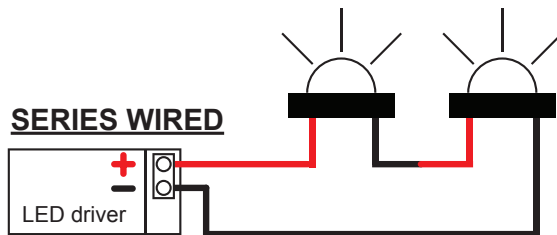

Lens:
12mm (1/2") extra clear, low iron, flush fit,
shatter resistant glass.
Lifetime warranty.

Gaskets:
Silicone 220°C (428°F).

Adjustability:
The gimbal is adjustable, allowing 120°
rotation and 0-120° elevation.

Mounting:
The mounting bracket is fixed to
the surface using two stainless
steel screws.

Luminaire Weight:
2.3kg (5lb)

ACCESSORIES

Hex Cell Louvre

Glare Shield

Pole Bracket

Spike

BEAM ANGLES

Field replaceable

IES files available for download: hunzalighting.com/downloads

22° FWHM

33° FWHM

51° FWHM

WIRING GUIDE

Available for download: hunzalighting.com/downloads

Diagrams are a guide only, wire colours and polarity may
change depending on fixture and country