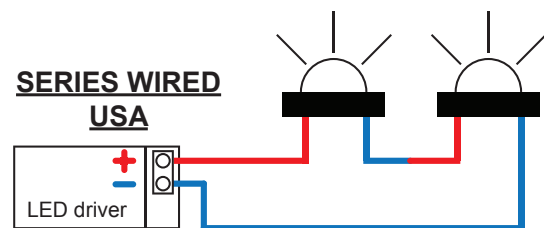

Field replaceable

IES files available for download: hunzalighting.com/downloads

22° FWHM

33° FWHM

51° FWHM

WIRING GUIDE

Available for download: hunzalighting.com/downloads

Diagrams are a guide only, wire colours and polarity may
change depending on fixture and country