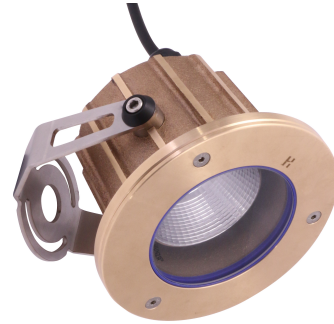

Cast Solid Bronze Flood Lite SPEC SHEET

PROJECT:
TYPE:
SOURCE:
NOTES:

SPECIFICATIONS

LED Chip	Cree CXA 2540 Plug and Play field replaceable LED board
Luminaire Output	2300 Lumens at 500mA , delivered from luminaire with unobstructed beam.
Lumens Per Watt	126 Lumens @ 18 watt minimum, delivered from luminaire with an unobstructed beam
CRI Warm White (3000K)	80 Standard, 90+ Optional
Colour Temperatures	2700K, 3000K, 4000K
Beam Angles	22, 33, 51 Degrees
Ingress Protection	IP68 <i>*not for use in pool or ponds</i>
Warranty	Electronics = 5 years Body/Flange SBZ= 25 years
Standards	AS/NZS 61046cUL 1838, 2108, CE

[Click here for 240v Remote Power Supply Guidance Charts](#)
[Click here for USA Remote Power Supply Guidance Charts](#)

LUMINAIRE CONSTRUCTION

Body:
CNC machined sand cast silicon bronze.

Flange:
CNC machined from Solid Bronze bar
150mm (6").

Lens:
12mm (1/2") extra clear, low iron, flush fit,
shatter resistant glass.
Lifetime warranty.

Gaskets:
Silicone 220°C (428°F).

Adjustability:
The gimbal is adjustable, allowing 120°
rotation and 0-120° elevation.

Mounting:
The mounting bracket is fixed to
the surface using two stainless
steel screws.

Luminaire Weight:
2.3kg (5lb)

ACCESSORIES

Hex Cell Louvre

Glare Shield

Pole Bracket

Spike

BEAM ANGLES