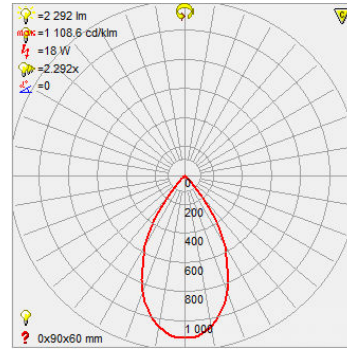

Field replaceable

IES files available for download: hunzalighting.com/downloads

22° FWHM

33° FWHM

51° FWHM

WIRING GUIDE

Available for download: hunzalighting.com/downloads

Diagrams are a guide only, wire colours and polarity may
change depending on fixture and country