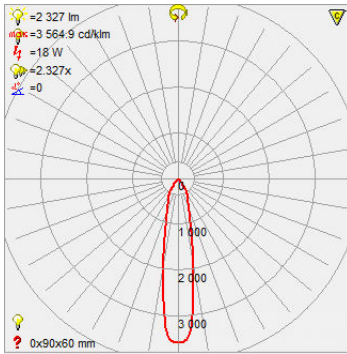

LUMINAIRE CONSTRUCTION

Body:
CNC machined sand cast silicon bronze.

Flange:
CNC machined from Solid Bronze bar
150mm (6").

Lens:
12mm (1/2") extra clear, low iron, flush fit,
shatter resistant glass.
Lifetime warranty.

Gaskets:
Silicone 220°C (428°F).

Adjustability:
The gimbal is adjustable, allowing 120°
rotation and 0-120° elevation.

Mounting:
The mounting bracket is fixed to
the surface using two stainless
steel screws.

Luminaire Weight:
2.3kg (5lb)

ACCESSORIES

BEAM ANGLES

Field replaceable

IES files available for download: hunzalighting.com/downloads

22° FWHM