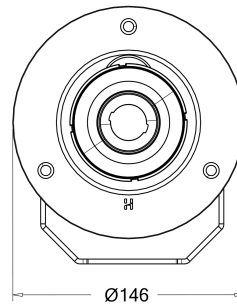

Cast Solid Bronze Flood Lite SPEC SHEET

PROJECT:
TYPE:
SOURCE:
NOTES:

SPECIFICATIONS

LED Chip	Cree CXA 2540 Plug and Play field replaceable LED board
Luminaire Output	2300 Lumens at 500mA , delivered from luminaire with unobstructed beam.
Lumens Per Watt	126 Lumens @ 18 watt minimum, delivered from luminaire with an unobstructed beam
CRI Warm White (3000K)	80 Standard, 90+ Optional
Colour Temperatures	2700K, 3000K, 4000K
Beam Angles	22, 33, 51 Degrees
Ingress Protection	IP68 <i>*not for use in pool or ponds</i>
Warranty	Electronics = 5 years Body/Flange SBZ= 25 years
Standards	AS/NZS 61046cUL 1838, 2108, CE

Mounting:
The mounting bracket is fixed to
the surface using two stainless
steel screws.

Luminaire Weight:
2.3kg (5lb)

ACCESSORIES

Hex Cell Louvre

Glare Shield

Pole Bracket

Spike

BEAM ANGLES