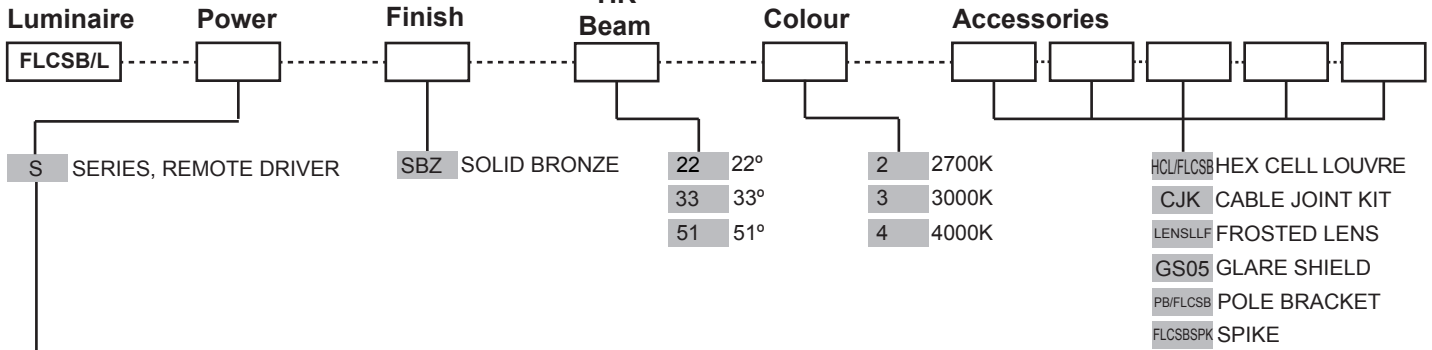

Cast Solid Bronze Flood Lite SPEC SHEET

PROJECT:
TYPE:
SOURCE:
NOTES:

SPECIFICATIONS

LED Chip	Cree CXA 2540 Plug and Play field replaceable LED board
Luminaire Output	2300 Lumens at 500mA , delivered from luminaire with unobstructed beam.
Lumens Per Watt	126 Lumens @ 18 watt minimum, delivered from luminaire with an unobstructed beam
CRI Warm White (3000K)	80 Standard, 90+ Optional
Colour Temperatures	2700K, 3000K, 4000K
Beam Angles	22, 33, 51 Degrees
Ingress Protection	IP68 <i>*not for use in pool or ponds</i>
Warranty	Electronics = 5 years Body/Flange SBZ= 25 years
Standards	AS/NZS 61046cUL 1838, 2108, CE

PRODUCT CONFIGURATION

Please fill in appropriate codes into boxes provided

Cat. No. FLCSB/L

SERIES, REMOTE DRIVER REQUIRED:
Constant current driver
Individual fixtures require
37vdc@ 500mA maximum

ADDITIONAL NOTES:

[Click here for 240v Remote Power Supply Guidance Charts](#)
[Click here for USA Remote Power Supply Guidance Charts](#)

LUMINAIRE CONSTRUCTION

Body:
CNC machined sand cast silicon bronze.

Flange:
CNC machined from Solid Bronze bar
150mm (6").

Lens:
12mm (1/2") extra clear, low iron, flush fit,
shatter resistant glass.
Lifetime warranty.

Gaskets:
Silicone 220°C (428°F).

Adjustability:
The gimbal is adjustable, allowing 120°
rotation and 0-120° elevation.