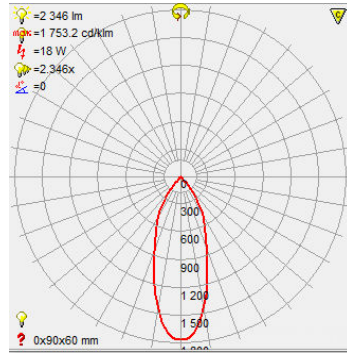

LUMINAIRE CONSTRUCTION

Body:
CNC machined sand cast silicon bronze.

Flange:
CNC machined from Solid Bronze bar
150mm (6").

Lens:
12mm (1/2") extra clear, low iron, flush fit,
shatter resistant glass.
Lifetime warranty.

Gaskets:
Silicone 220°C (428°F).

Adjustability:
The gimbal is adjustable, allowing 120°
rotation and 0-120° elevation.

Mounting:
The mounting bracket is fixed to
the surface using two stainless
steel screws.

Luminaire Weight:
2.3kg (5lb)

ACCESSORIES

BEAM ANGLES

Field replaceable

IES files available for download: hunzalighting.com/downloads

33° FWHM

WIRING GUIDE

Available for download: hunzalighting.com/downloads

Diagrams are a guide only, wire colours and polarity may
change depending on fixture and country

Specifications may change without notification

Aug 2017