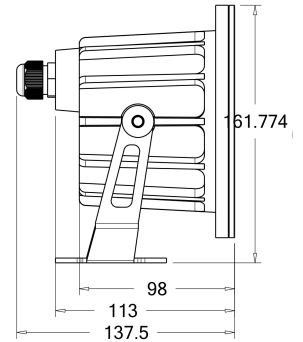

Cast Solid Bronze Flood Lite SPEC SHEET

PROJECT:
TYPE:
SOURCE:
NOTES:

SPECIFICATIONS

LED Chip	Cree CXA 2540 Plug and Play field replaceable LED board
Luminaire Output	2300 Lumens at 500mA , delivered from luminaire with unobstructed beam.
Lumens Per Watt	126 Lumens @ 18 watt minimum, delivered from luminaire with an unobstructed beam
CRI Warm White (3000K)	80 Standard, 90+ Optional
Colour Temperatures	2700K, 3000K, 4000K
Beam Angles	22, 33, 51 Degrees
Ingress Protection	IP68 <i>*not for use in pool or ponds</i>
Warranty	Electronics = 5 years Body/Flange SBZ= 25 years
Standards	AS/NZS 61046cUL 1838, 2108, CE

[Click here for 240v Remote Power Supply Guidance Charts](#)
[Click here for USA Remote Power Supply Guidance Charts](#)

LUMINAIRE CONSTRUCTION

Body:
CNC machined sand cast silicon bronze.

Flange:
CNC machined from Solid Bronze bar
150mm (6").

Lens:
12mm (1/2") extra clear, low iron, flush fit,
shatter resistant glass.
Lifetime warranty.

Gaskets:
Silicone 220°C (428°F).

Adjustability:
The gimbal is adjustable, allowing 120°
rotation and 0-120° elevation.

Mounting:
The mounting bracket is fixed to
the surface using two stainless
steel screws.

Luminaire Weight:
2.3kg (5lb)

ACCESSORIES

Hex Cell Louvre

Glare Shield

Pole Bracket

Spike

BEAM ANGLES