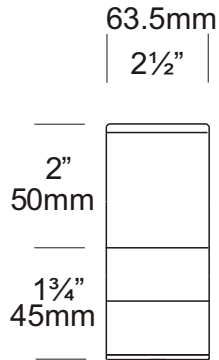

Mini Bollard

Cat. No. BOLMINI

Unobtrusive and low profile luminaire that provides soft lighting effects on decks, railings and posts. The lens reflects light at two angles through an anti-glare mesh **downwards** onto the ground and horizontally to illuminate the surrounding landscape. It is not suited for ground installation.

Constructed of tubular aluminium with a UV stable powder coated finish or machined from solid copper or 316 stainless steel.

Ordering Information

Luminaire Type	Material/Finish	Accessories
BOLMINI - Mini Bollard	BK - Black BZ - Bronze GN - Green STAR - Silver Star WH - White WB - Birch DG - Dark Grey OG - Olive Green RG - Beige PR - Primrose COP - Copper SS - 316 Stainless Steel	CJK150 - Cable Joint Kit HOOD140 - Anti Glare Hood LENSBOLOP - Opaque Lens

Ordering Example: BOLMINI BK - Mini Bollard in Black
HOOD140 BZ - Anti Glare Hood in Bronze
(Accessories ordered separately)