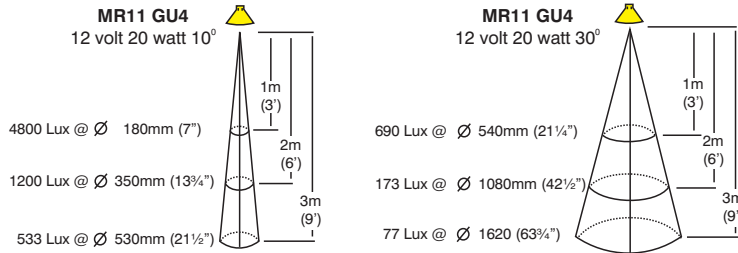

Beam Angles

MR11 GU4

MR16 GU 5.3

ARI-11 GU53

FACTORY: Ph: 64-9-528 9471 Fax: 64-9-528 9361.

USA: Ph. 310 560 7310 Fax. 1 877 692 4589.

hunza@hunza.co.nz www.hunza.co.nz

Specifications may change without notice.