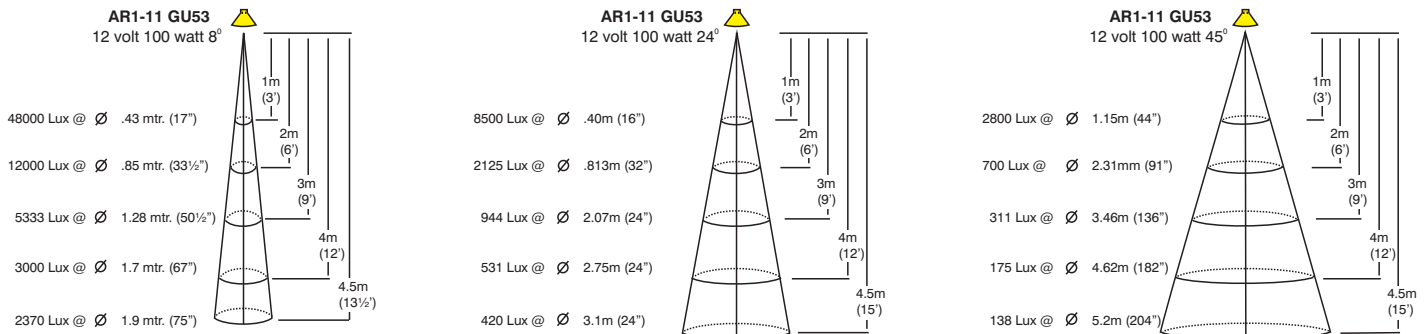

Beam Angles

MR11 GU4

MR16 GU 5.3

ARI-11 GU53

FACTORY: Ph: 64-9-528 9471 Fax: 64-9-528 9361.

USA: Ph. 310 560 7310 Fax. 1 877 692 4589.

hunza@hunza.co.nz www.hunza.co.nz

Specifications may change without notice.