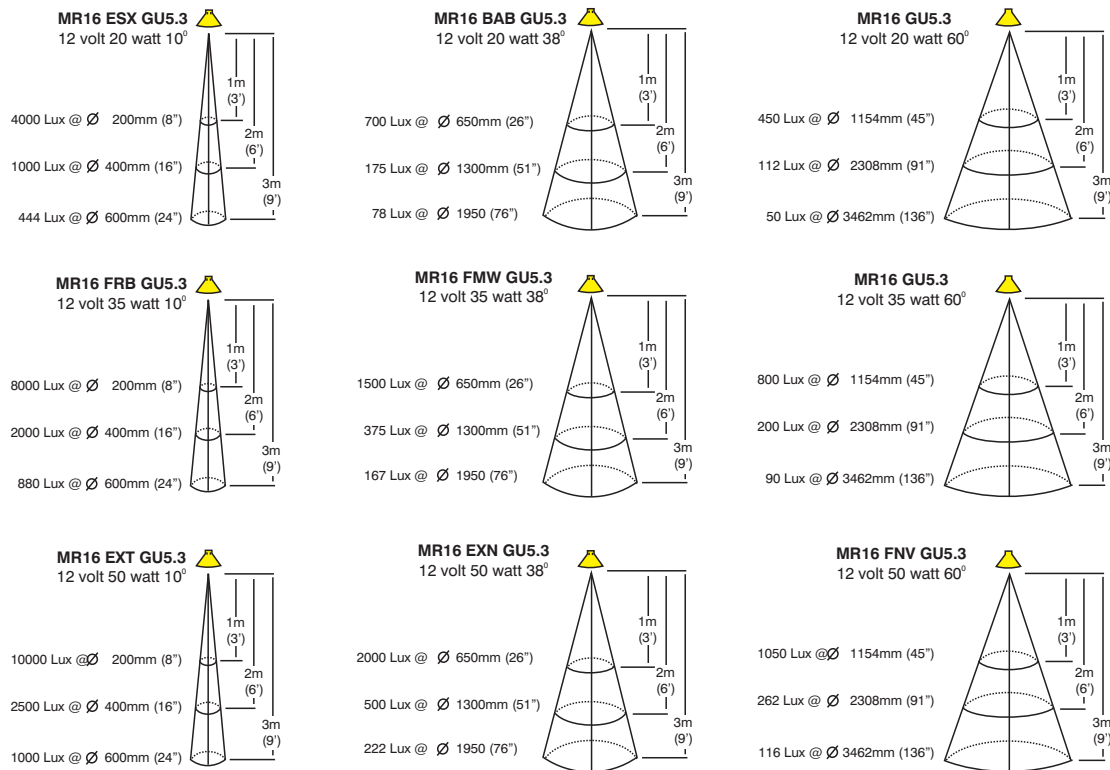

Beam Angles

MR11 GU4

MR16 GU 5.3

ARI-11 GU53

FACTORY: Ph: 64-9-528 9471 Fax: 64-9-528 9361.

USA: Ph. 310 560 7310 Fax. 1 877 692 4589.

hunza@hunza.co.nz www.hunza.co.nz

Specifications may change without notice.