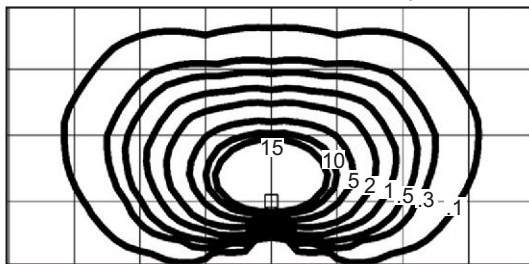

USA and Canada:
HUNZA™ Wall Mount Transformer: not included.

Luminaire: supplied with

G4 5, 10, 20 watt lamp max

LED - Refer sheet no. 10.4

USA and Canada:

G4 5, 10 watt lamp max.

LED - Refer sheet no. 10.4

Mouse Lite 10 watt G4 Bi-Pin lamp - Lens height 400mm (15¾")

Mouse Lite 20 watt G4 Bi-Pin lamp - Lens height 400mm (15¾")

Isolux Lumens Plot - Footcandles = Isolux figures divided by 10.76

HUNZA™ PURE
OUTDOOR
LIGHTING