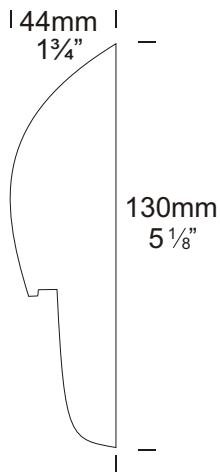

Mouse Lite

Cat. No. MOUSE

The Mouse Lite is a solid bronze or solid 316 stainless steel luminaire designed for vertical surface mounting in gardens and landscapes. The shape is pleasing to the eye and blends unobtrusively into any environment. A space in the wall behind the luminaire is not required for cable connection due to the design which includes a cable junction cavity. There is no light directed upward or forward into the eye.

Mounting

Mount using a mounting plate fixed to the wall, etc. with 316 stainless screws. The luminaire is then fitted to the back plate using two pan head screws.

Features

Lens:

2mm (3/32") frosted tempered shatter resistant glass.

Mouse Lite 10 watt G4 Bi-Pin lamp - Lens height 400mm (15¾")

Mouse Lite 20 watt G4 Bi-Pin lamp - Lens height 400mm (15¾")

Isolux Lumens Plot - Footcandles = Isolux figures divided by 10.76

HUNZA™ PURE
OUTDOOR
LIGHTING