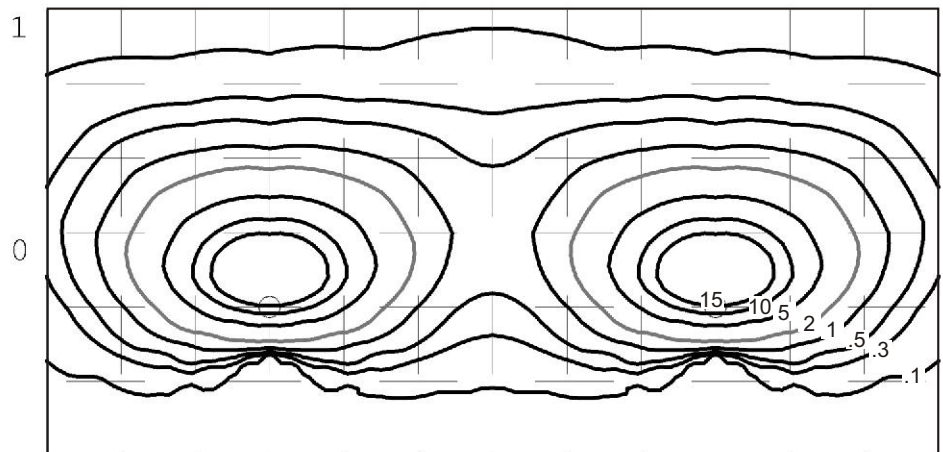

Mouse Lite 10 watt G4 Bi-Pin lamp - Lens height 400mm (15¾")

Mouse Lite 20 watt G4 Bi-Pin lamp - Lens height 400mm (15¾")

Isolux Lumens Plot - Footcandles = Isolux figures divided by 10.76

HUNZA™ PURE
OUTDOOR
LIGHTING