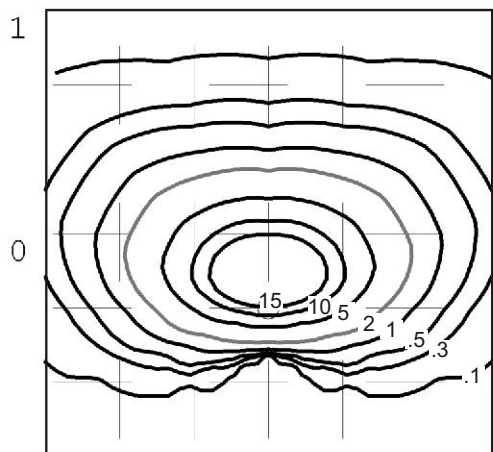

USA and Canada:
HUNZA™ Wall Mount Transformer: not included.

Luminaire: supplied with

G4 5, 10, 20 watt lamp max

LED - Refer sheet no. 10.4

USA and Canada:

G4 5, 10 watt lamp max.

LED - Refer sheet no. 10.4

Mouse Lite 10 watt G4 Bi-Pin lamp - Lens height 400mm (15¾")

Mouse Lite 20 watt G4 Bi-Pin lamp - Lens height 400mm (15¾")

Isolux Lumens Plot - Footcandles = Isolux figures divided by 10.76

HUNZA™ PURE
OUTDOOR
LIGHTING