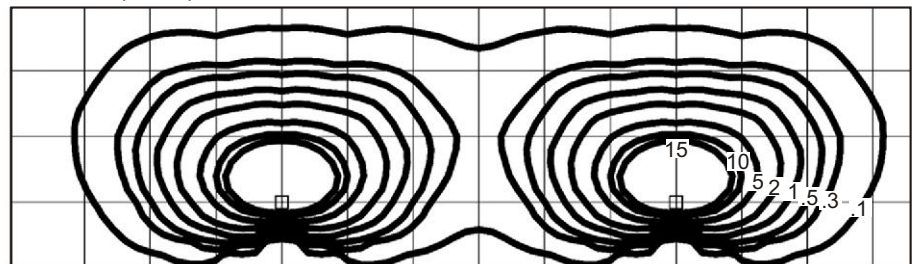

USA and Canada:
HUNZA™ Wall Mount Transformer: not included.

Luminaire: supplied with

G4 5, 10, 20 watt lamp max

LED - Refer sheet no. 10.4

USA and Canada:

G4 5, 10 watt lamp max.

LED - Refer sheet no. 10.4

Mouse Lite 10 watt G4 Bi-Pin lamp - Lens height 400mm (15¾")

Mouse Lite 20 watt G4 Bi-Pin lamp - Lens height 400mm (15¾")

Isolux Lumens Plot - Footcandles = Isolux figures divided by 10.76

HUNZA™ PURE
OUTDOOR
LIGHTING